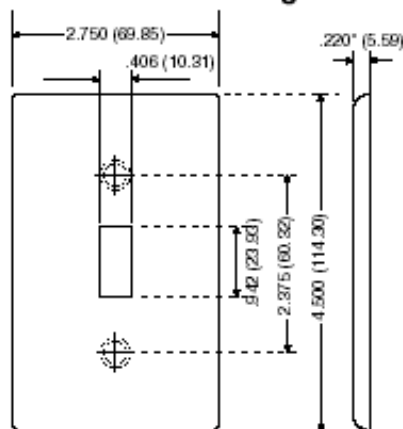

80412-NW

wallplate/faceplate 4 gang decora standard size cof white nylon with-6-32 screws White

Leviton Decora Designer Wallplates — available in a wide spectrum of colors and styles — can add subtle elegance to any home. Sleek, versatile and convenient, they also come in a midway size that gives even greater coverage, and can hide unsightly wall surface irregularities. All Leviton Decorative Wallplates can stand up to heavy use while coordinating perfectly with paint or wall coverings. Think of them as the finishing touch to giving a home its signature look.

Technical Information

Product Features

Color : White

Gang : 4

Material : Nylon

Mount : Device

Size : Standard

Standards and Certifications : UL/CSA

Type : Decora Duplex

Warranty : 10-Year Limited

UPC Code : 078477788059

Country Of Origin : Please Contact Customer Service.

Dimensional Diagram

4-GANG Width = 8.19" (208.0mm)

SPECIFICATION SUBMITTAL

JOB NAME: <input type="text"/>	CATALOG NUMBERS: <input type="text"/>	
JOB NUMBER: <input type="text"/>	<input type="text"/>	<input type="text"/>